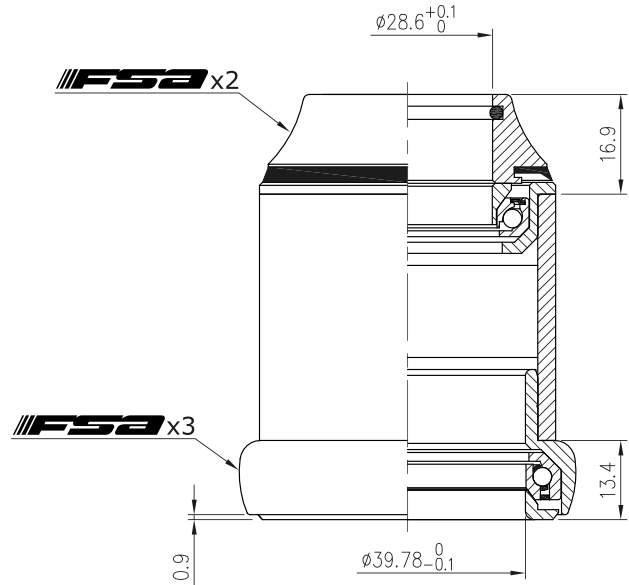

# Internal Headset (CC)

### NO.9M/CUP/CC/12B/44

1.5" / 1-1/8", 36°/ 45° ACB

Stack Height 16.9+13.4=30.3

Weight - 129 grams

- Fits 1-1/8" head tube and 1-1/8" to 1.5" tapered fork
- Fits tapered fork to standard 50mm OD head tube
- Upper : 36°/ 45° ACB (Black seal)
- Lower : 1.5" 36°/ 45° ACB (Black seal)
- Alloy Crown Race