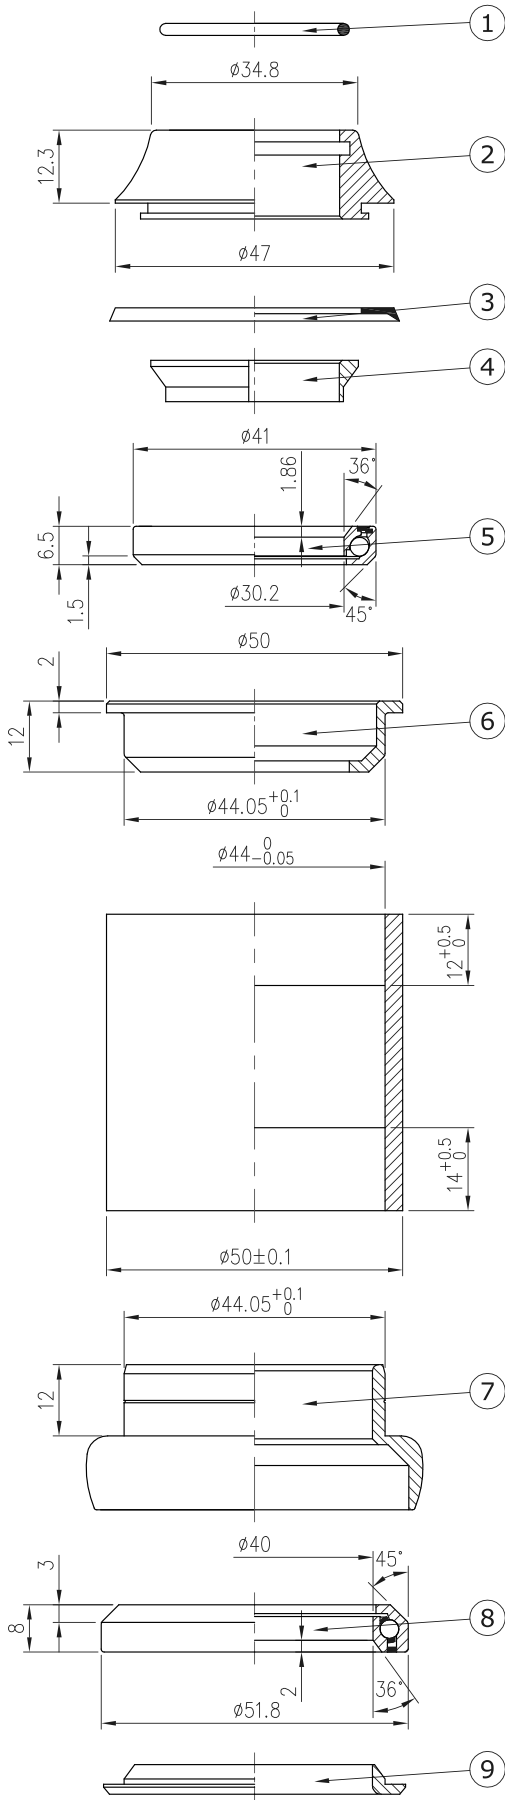

# Internal Headset (CC)

### NO.9M/CUP/CC/12B/44

1.5" / 1-1/8", 36°/ 45° ACB

Stack Height 16.9+13.4=30.3

Weight - 129 grams

- Fits 1-1/8" head tube and 1-1/8" to 1.5" tapered fork
- Fits tapered fork to standard 50mm OD head tube
- Upper : 36°/ 45° ACB (Black seal)
- Lower : 1.5" 36°/ 45° ACB (Black seal)
- Alloy Crown Race

No	Item No	Material	Qty
⑨	H6083{NO.42/ACB-6}	Alloy	1PCS
⑧	MR127{073E-RS}	Chrome steel	1SET
⑦	H5073{NO.9M/CUP/CC/12B/44-5}	Alloy	1PCS
⑥	H4098	Alloy	1PCS
⑤	MR122{873E-RS}	Chrome steel	1SET
④	H2036{NO.5-2}	Alloy	1PCS
③	MS073	Rubber	1PCS
②	H2051B	Alloy	1PCS
①	MS053{872}	Rubber	1PCS